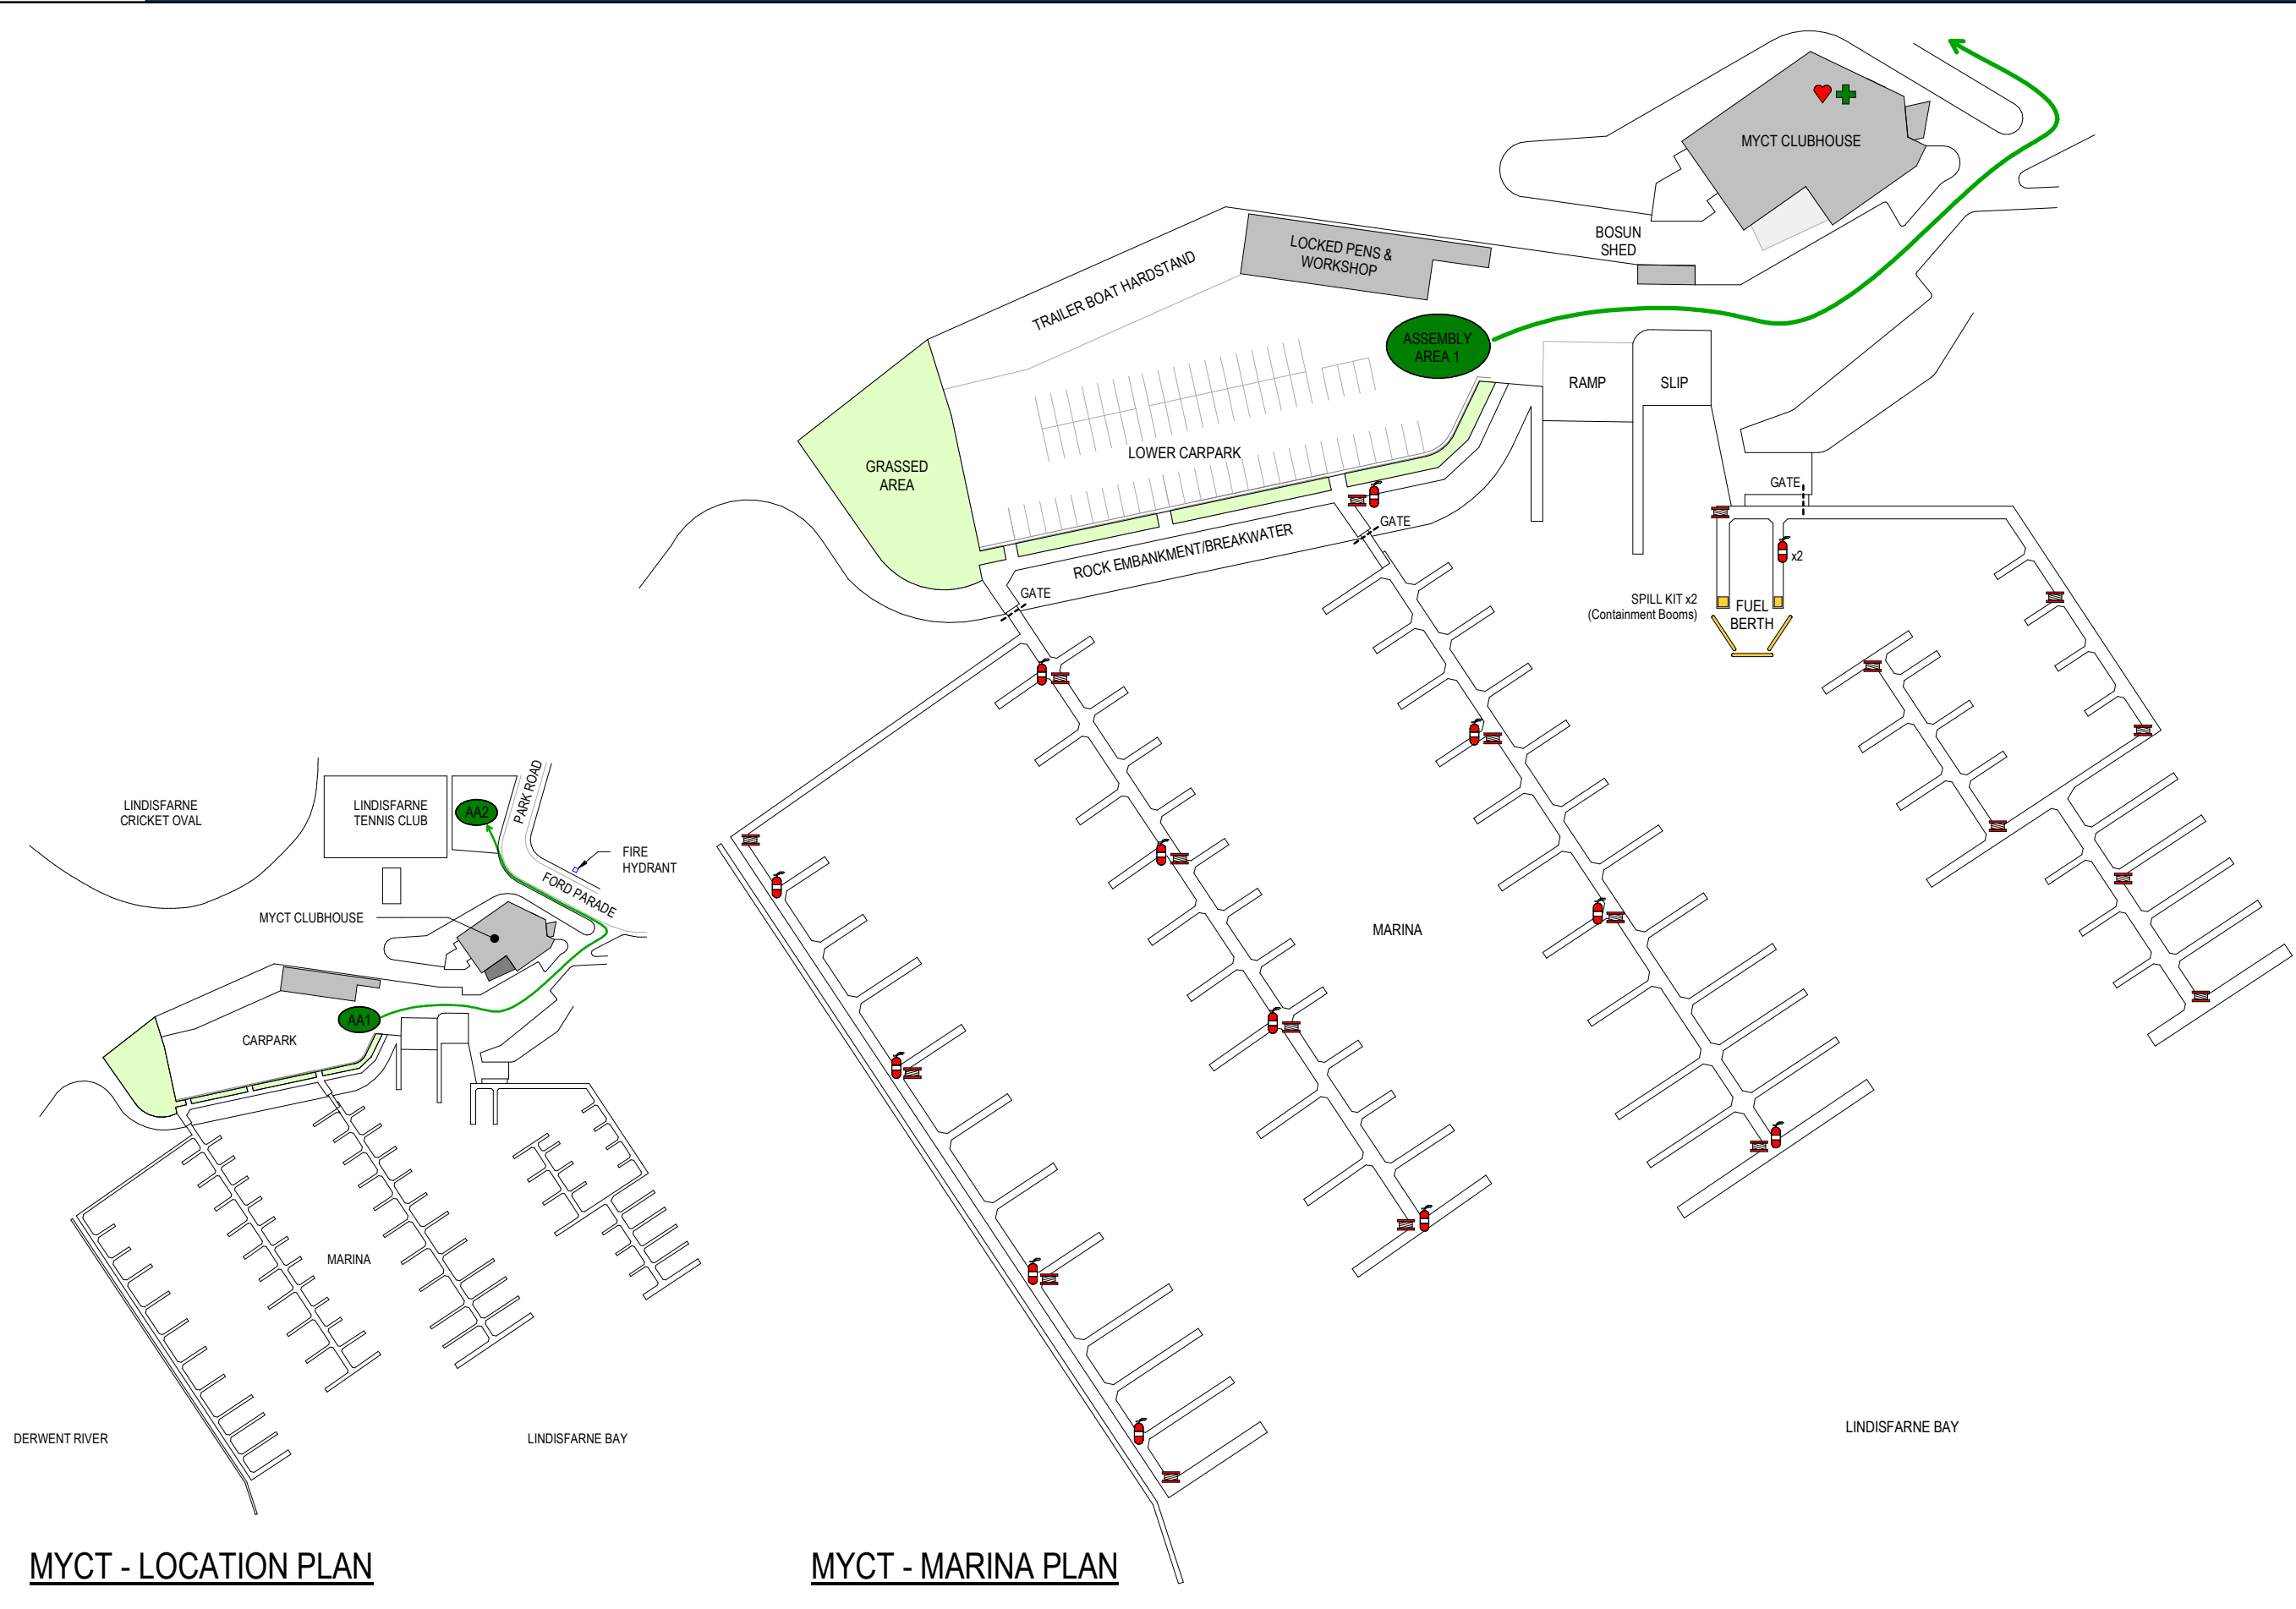

MOTOR YACHT CLUB TASMANIA
1 FORD PARADE LINDISFARNE TAS 7015
PHONE: (03) 6243 9021

EVACUATION DIAGRAM

1. **EMERGENCY CONTACTS:**
2. **TASMANIA POLICE:**
     - EMERGENCY 000
     - POLICE ASSISTANCE LINE 131 444
     - CRIME STOPPERS 1800 333 000
   - **TASMANIA FIRE SERVICE:**
     - EMERGENCY 000
     - GENERAL ENQUIRIES 6230 8600
     - INFORMATION LINE 1800 000 699
   - **AMBULANCE TASMANIA**
     - EMERGENCY 000
     - GENERAL ENQUIRIES 1300 135 513
   - **EPA**
     - SPILL HOTLINE 1800 005 171
   - **MAST**
     - MAIN CONTACT 1300 135 513
   - **TASPORTS**
     - MAIN CONTACT 1300 366 742

IN THE CASE OF AN EMERGENCY, IF YOUR PATH TO THE ASSEMBLY AREA IS BLOCKED OR DANGEROUS, ASSEMBLE ON THE END 'T' HEAD OF THE MARINA ARM & WAIT FOR EMERGENCY SERVICES.

1. **LEGEND**
2. FIRE HOSE REEL
   - FIRE EXTINGUISHER
   - DEFIB
   - FIRST AID
   - SPILL KIT
   - FIRE HYDRANT
   - LOCKING GATE

MYCT - LOCATION PLAN

MYCT - MARINA PLAN